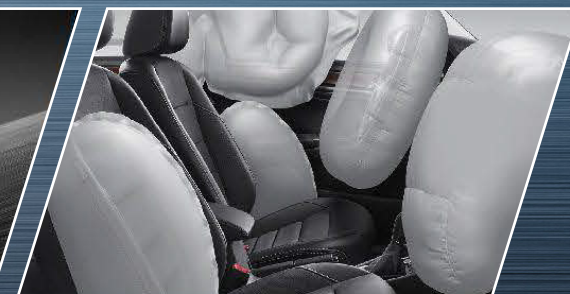

INNOVATIVE SAFETY AND MULTI-FUNCTIONAL DRIVING ASSISTANCE SYSTEMS HAVE ALWAYS BEEN THE CORE DESIGN CONCEPTS OF SERES. IT MAKES EVERY JOURNEY IN A **SERES** SAFER AND UNIQUE.

6 Airbags