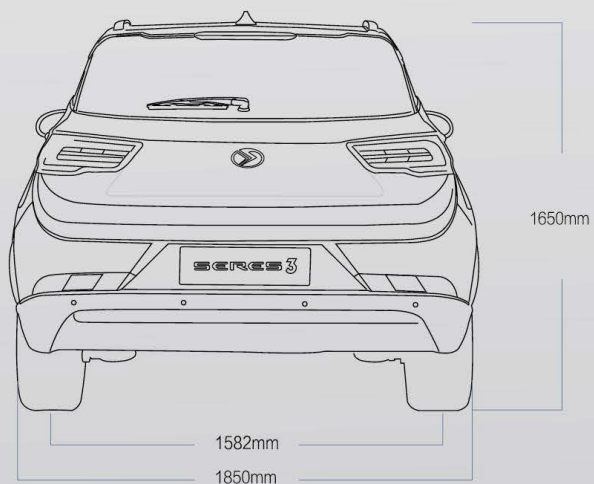

Full LCD instrument panel, control of information at your fingertips.

Screen for interaction, enjoyable entertainment, safe and accurate.

10.25 inches floating screen, 360° panoramic parking, quick control, easy parking.

Lane Departure Warning

HDC

ESP/Auto-holding/HAC

6 Airbags

SERES 3

SIZE & COLORS

1650mm

OPAL
BLUE

RUBY
RED

CRYSTAL
GREY

ONYX
BLACK

PEARL
WHITE

DIAMOND
SILVER

SERES 3 SPECIFICATIONS

PURE ELECTRIC SUV

Car Type	V6(49.34 kWh)
Dimensions & Weight	
LxWxH (mm)	4385x1850x1650
Wheelbase (mm)	2655
Tread (Front/Rear) (mm)	1580/1582
Ground Clearance (mm)	180
Kurb Weight (Kg)	1650
Gross Weight (Kg)	2065
Seats	5
Power Plant	
Electric Motor	PMSM (Permanent Magnet Synchronous Motor)
Power Battery	Lithium Ion Battery
Max. Motor Power (Kw)	120
Max. Motor Torque (N.m)	300
Generator Operating Voltage (V)	350
Battery Capacity (Kwh)	49.34
Cruising Range NEDC (Km)	403
Fast Charging Mode	Combined Charging System(CCS Combo 2)(DC)
Fast Charging Time (20%-80%) (H)	0.5h
Slow Charge Time (20%-80%) (H)	6h (11Kw)
Performance	
Drive Mode	Front Motor Front Drive (FF)
Front Suspension	MacPherson Independent Suspension
Rear Suspension	Torsional Non-Independent Suspension
Brake Type (Front/Rear)	Disc
Parking Brake	Electronic Handbrake
Steering System	Electric Power Steering
Exterior	
Electronic Panoramic Sunroof	•
LED Multifunctional Auto Headlamp With Day -Time Running Light	•
Electronic and Heated, Auto Retractable Side Mirror with 360 View Camera	•
Electronic & Intelligent Tailgate Lift Foot Sensor System	•
Tyre	225/55 R18
Spare Tyre	165/80 R17 (Steel)
RIM	18" Alloy Wheel
Interior	
Leather Interior	•
Multi Information Display	•