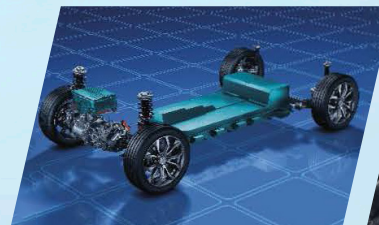

SERES 3

PURE ELECTRIC SUV

JOIN THE REVOLUTION PLUG IN AND DRIVE ON!

Max. Mileage
400km

0-100Km
Acceleration Speed 8.9s

Drive Mode
Multi-Mode Drive

0.5h
Super Fast-Charge

SUV

THE **SERES 3** COMBINES ULTIMATE PRACTICALITY AND LUXURY DESIGN TOGETHER WITH CUTTING-EDGE TECHNOLOGY INTO A NEW GENERATION OF DRIVING EXPERIENCE.

THE FUTURE OF MOBILITY!

- ⚡ 0-100 KM acceleration in 8.9 seconds.
- ⚡ Normal/ECO/Sport multi-driving mode, enjoy a variety of road conditions.
- ⚡ NEDC range is over 400 KM.
- ⚡ Half hour fast charge, quickly restore high energy, and set off immediately.

Max. Mileage
400km

0-100km
Acceleration Speed 8.9s

Drive Mode
Multi-Mode Drive

0.5h
Super Fast-Charge

Advanced Technology
Efficient Power

Electrically Adjustable
Seats

18" Inches Alloy Rim

Panoramic Sunroof

Full LCD instrument panel, control of information at your fingertips.

Screen for interaction, enjoyable entertainment, safe and accurate.

10.25 inches floating screen, 360° panoramic parking, quick control, easy parking.