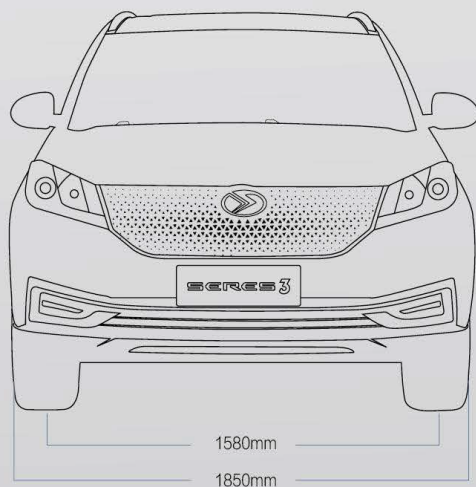

Full LCD instrument panel, control of information at your fingertips.

Screen for interaction, enjoyable entertainment, safe and accurate.

10.25 inches floating screen, 360° panoramic parking, quick control, easy parking.

Lane Departure Warning

HDC

ESP/Auto-holding/HAC

6 Airbags

SERES 3

SIZE & COLORS

1650mm

OPAL
BLUE

RUBY
RED

CRYSTAL
GREY

ONYX
BLACK

PEARL
WHITE

DIAMOND
SILVER

SERES 3 SPECIFICATIONS

PURE ELECTRIC SUV

Car Type	V6(49.34 kWh)
Dimensions & Weight	
LxWxH (mm)	4385x1850x1650
Wheelbase (mm)	2655
Tread (Front/Rear) (mm)	1580/1582
Ground Clearance (mm)	180
Kurb Weight (Kg)	1650
Gross Weight (Kg)	2065
Seats	5
Power Plant	
Electric Motor	PMSM (Permanent Magnet Synchronous Motor)
Power Battery	Lithium Ion Battery
Max. Motor Power (Kw)	120
Max. Motor Torque (N.m)	300
Generator Operating Voltage (V)	350
Battery Capacity (Kwh)	49.34
Cruising Range NEDC (Km)	403
Fast Charging Mode	Combined Charging System(CCS Combo 2)(DC)
Fast Charging Time (20%-80%) (H)	0.5h
Slow Charge Time (20%-80%) (H)	6h (11Kw)
Performance	
Drive Mode	Front Motor Front Drive (FF)
Front Suspension	MacPherson Independent Suspension
Rear Suspension	Torsional Non-Independent Suspension
Brake Type (Front/Rear)	Disc
Parking Brake	Electronic Handbrake
Steering System	Electric Power Steering
Exterior	
Electronic Panoramic Sunroof	•
LED Multifunctional Auto Headlamp With Day -Time Running Light	•
Electronic and Heated, Auto Retractable Side Mirror with 360 View Camera	•
Electronic & Intelligent Tailgate Lift Foot Sensor System	•
Tyre	225/55 R18
Spare Tyre	165/80 R17 (Steel)
RIM	18" Alloy Wheel
Interior	
Leather Interior	•
Multi Information Display	•